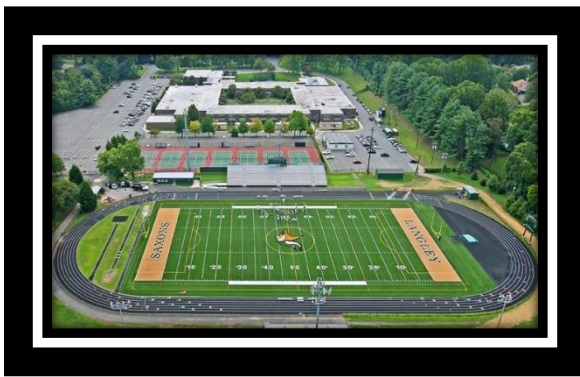

Grand Entrance

Almost 2 acres of land

Located in **Great Falls, VA**

This superbly crafted 6 bedroom and 7.5 bathroom estate is perfectly situated on two acres within the highly sought after Washington D.C. suburb, Great Falls, Virginia. This peaceful property is also conveniently located only moments from Tysons Corner (the financial hub of Norther Virginia), and sits within the Fairfax County Public School district, which is among the best in the nation.

Langley High School

CIA – Great Falls, VA

Great Falls Park

Annual Irish festival at Local Restaurant

4TH of July festival

10 minutes from Tysons Corner

Miles of beautiful trails

20 minutes to DC